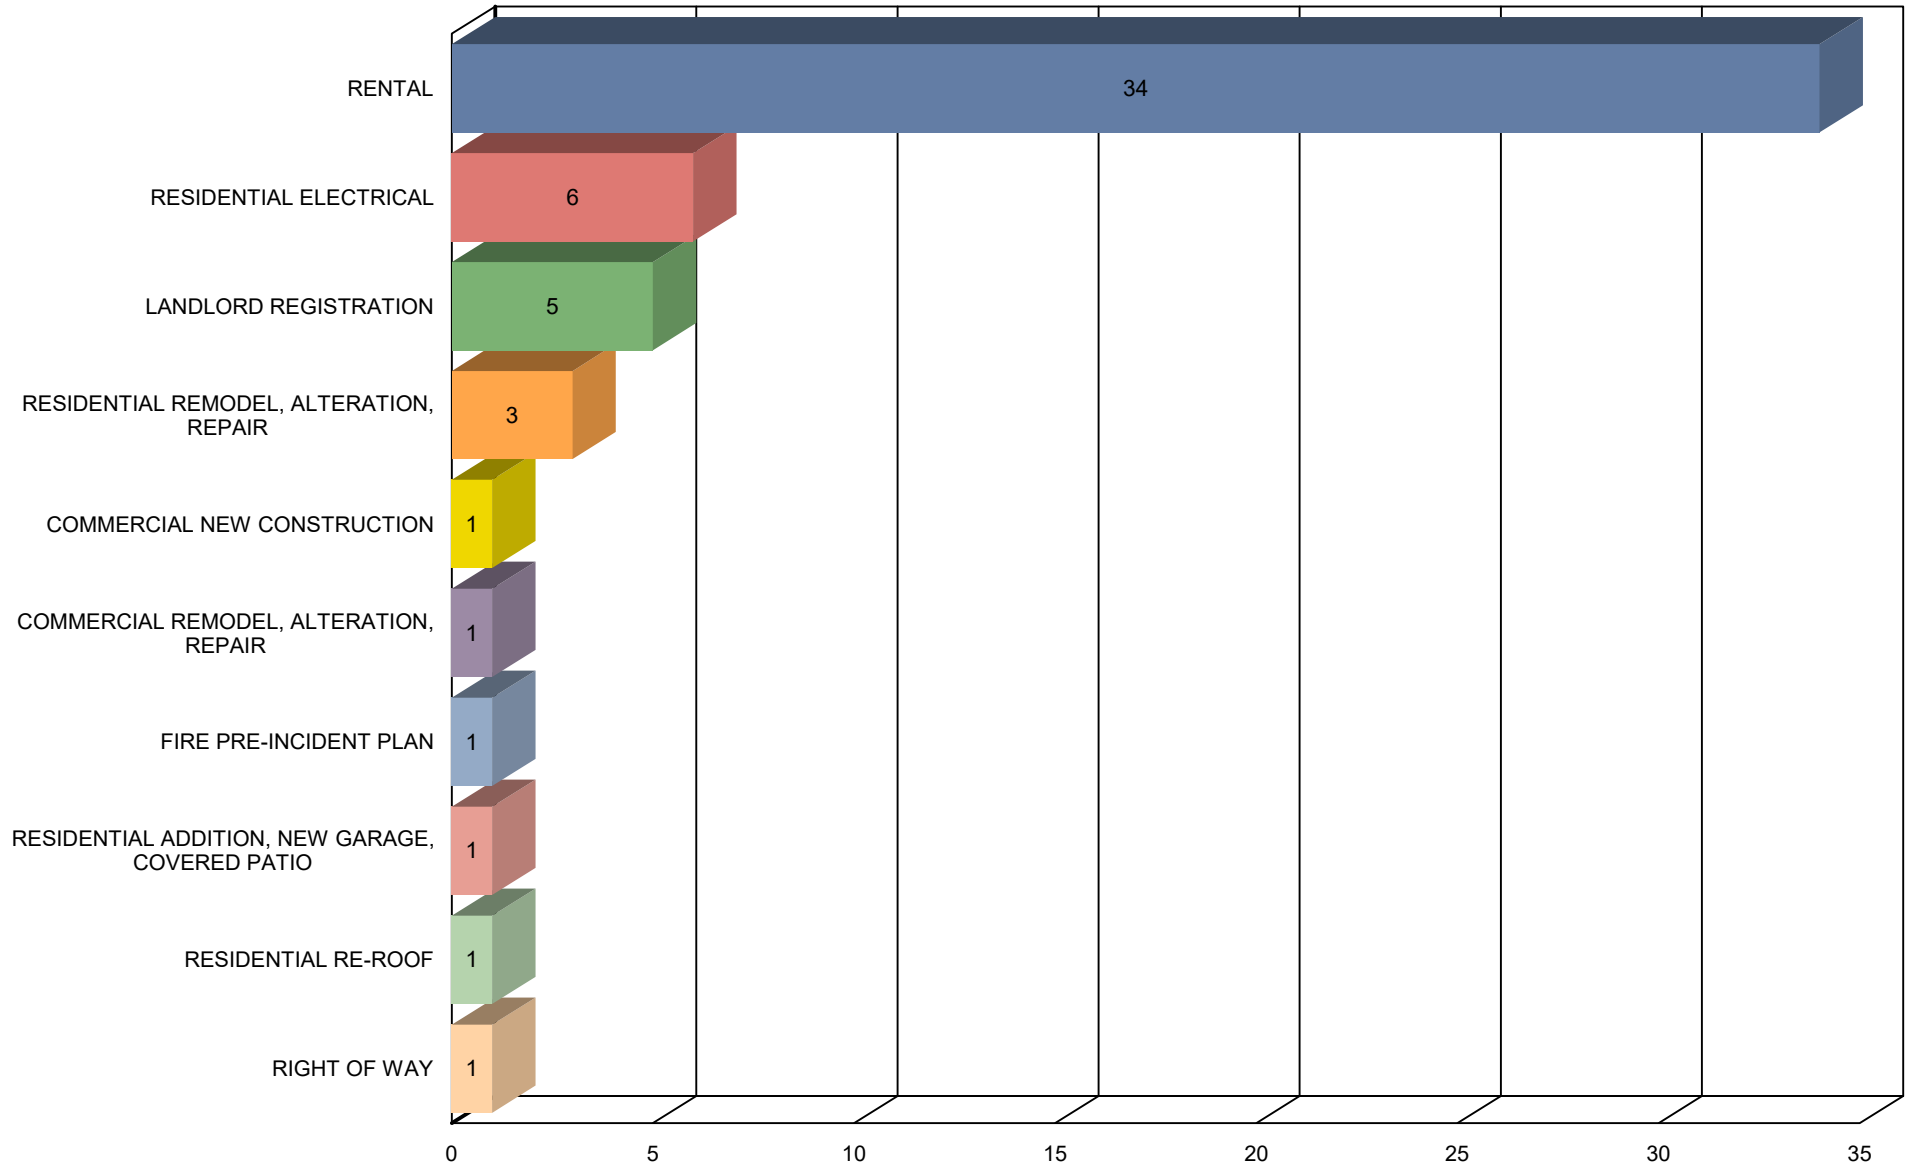

## PERMITS ISSUED BY TYPE (02/01/2022 TO 02/28/2022) FOR CITY OF HIGHLAND